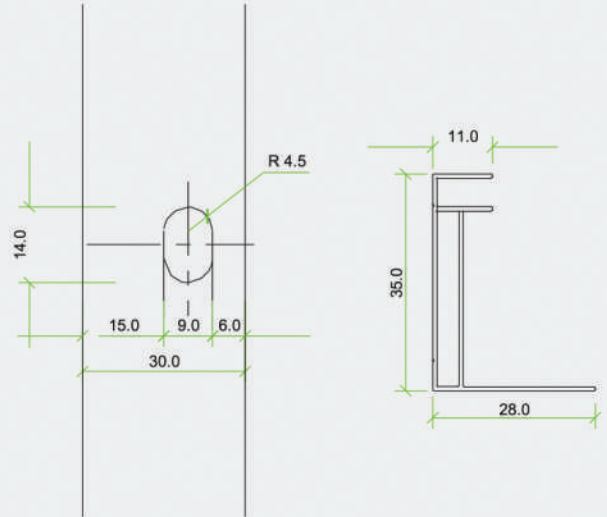

## GENERAL CHARACTERISTICS

Cell	Polychrystalline solar cell 156.75 x 156.75 mm
No. of Cells (connections)	36 (4x9)
Panel Dimensions	1480 x 680 x 30 mm
Weight	11 kg
Connectors and cable	IP65, 3 bypass diodes 0.9 m cables

## ELECTRIC PERFORMANCE at STC\*

	145 Wp	150 Wp	155 Wp	160 Wp
Maximum Power	145 Wp	150 Wp	155 Wp	160 Wp
Power Tolerance	0/+5 Wp	0/+5 Wp	0/+5 Wp	0/+5 Wp
Maximum Power Voltage	18 V	18 V	18 V	18.98 V
Maximum Power Current	8.05 A	8.16 A	8.34 A	8.43 A
Open Circuit Voltage	22.6 V	22.8 V	22.8 V	22.87 V
Short Circuit Current	8.72 A	8.94 A	9.2 A	8.99 A