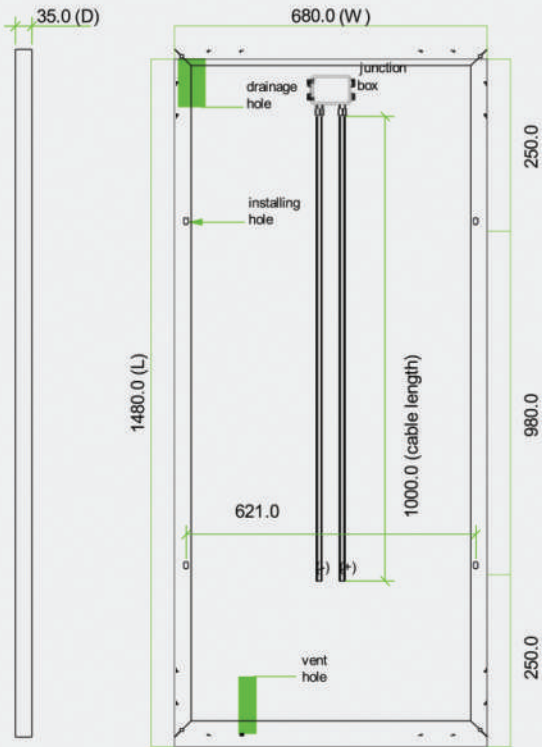

# 145 - 160 WP

**+** 0/+5 WP Positive Tolerance

**↔** ROOFTOP AND OFF-GRID DESIGN

**✓** HIGH QUALITY

25 year linear performance  
5 year product warranty

IEC 61215  
IEC 61730

POLY SERIES

Thanks to the use of High Quality solar cells, our panels achieve outstanding performance and ensure maximum production output even under poor lighting conditions. The strong yet ultra light frames makes easy installation but robust for residential and commercial

## GENERAL CHARACTERISTICS

Cell	Polychrystalline solar cell 156.75 x 156.75 mm
No. of Cells (connections)	36 (4x9)
Panel Dimensions	1480 x 680 x 30 mm
Weight	11 kg
Connectors and cable	IP65, 3 bypass diodes 0.9 m cables

## ELECTRIC PERFORMANCE at STC\*

	145 Wp	150 Wp	155 Wp	160 Wp
Maximum Power	145 Wp	150 Wp	155 Wp	160 Wp
Power Tolerance	0/+5 Wp	0/+5 Wp	0/+5 Wp	0/+5 Wp
Maximum Power Voltage	18 V	18 V	18 V	18.98 V
Maximum Power Current	8.05 A	8.16 A	8.34 A	8.43 A
Open Circuit Voltage	22.6 V	22.8 V	22.8 V	22.87 V
Short Circuit Current	8.72 A	8.94 A	9.2 A	8.99 A