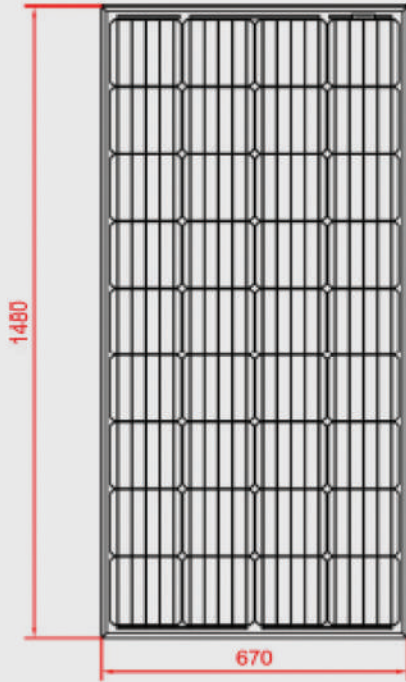

MONO SERIES 155 - 180 WP

GENERAL CHARACTERISTICS

Cell	Monocrystalline solar cell 156.75 x 156.75 mm
No. of Cells(connections)	36 (4x9)
Panel Dimensions	1480 x 670 x 40 mm
Weight	12 kg
Connectors and Cable	MC4 & 900mm/4mm