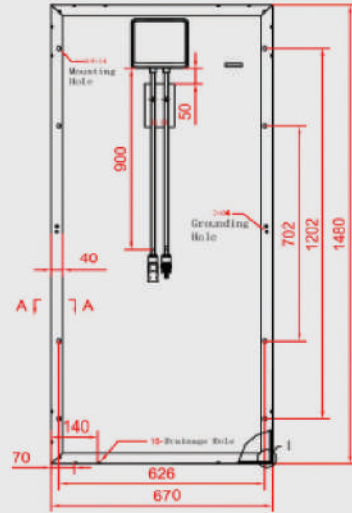

MONO SERIES 155 - 180 WP

GENERAL CHARACTERISTICS

Cell	Monocrystalline solar cell 156.75 x 156.75 mm
No. of Cells(connections)	36 (4x9)
Panel Dimensions	1480 x 670 x 40 mm
Weight	12 kg
Connectors and Cable	MC4 & 900mm/4mm